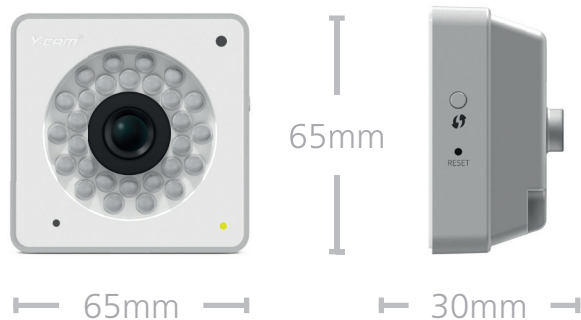

Range specifications

Y-cam Cube

Y-cam Cube (Black):	YCB005
Y-cam Cube (White):	YCW005
Type:	VGA
Image device:	1/4" CMOS
Pixels:	310,000
Image resolutions:	640x480 (VGA), 320x240 (QVGA), 160x120 (QQVGA)

Y-cam Cube HD 720

Y-cam Cube HD 720 (Black):	YCBHD5
Y-cam Cube HD 720 (White):	YCWHD5
Type:	High Definition 720p
Image device:	1/4" CMOS, 1 Megapixel
Pixels:	921,600
Image resolutions:	1280x720 (HD720p), 768x432, 512x288, 256x144, 176x144

Y-cam Cube HD 1080

Y-cam Cube HD 1080 (Black):	YCBHD6
Y-cam Cube HD 1080 (White):	YCWHD6
Type:	High Definition 1080p
Image device:	1/2.7" CMOS, 2 Megapixels
Pixels:	2,073,600
Image resolutions:	1920x1080 (HD1080p), 1280x720 (HD720p), 768x432, 512x288, 256x144, 176x144

What's in the box

All the cameras in the Y-cam Cube range share the following standard characteristics:

Camera

Infrared night vision:	Up to 15m with IR cut-filter
White Balance, Exposure, Gain:	Auto
Viewing angle:	H: 62°, V: 34° (VGA models: H: 60°, V: 45°)
Focal length:	f=3.6mm
Aperture:	F2.0
Min. Illumination:	1.0 Lux
Image compression:	H.264, MPEG4, MJPEG
Max. frame rate:	30 FPS
Audio compression:	AAC
Built-in microphone:	Electret Condenser Microphone
MicroSD slot:	Yes, up to 64 Gb
Power:	DC 12V, 3.75W
Operating temperature:	-5 to +45 °C (+22 to +113 °F)
Storage temperature:	-20 to +60 °C (-4 to +140 °F)
Operating humidity:	20-80%RH (Non-condensing)
Storage humidity:	20-95%RH (Non-condensing)
Dimensions (W x H x D):	65mm x 65mm x 30mm
Weight:	80g / 2.8 oz

Network

Authentications:	ID/Password, Admin/User (Up to 64)
Network protocols:	TCP, UDP, IP, ARP, ICMP, DHCP, DNS, HTTP, FTP, SMTP, NTP, PPPoE, UPnP, DDNS
Stream type:	HTTP, RTSP/RTP/RTCP, 3GPP
Network connection:	10BASE-T/100BASE-TX
Power over Ethernet (POE):	Optional accessory

Wireless LAN

Wireless technology:	IEEE802.11b/g/n, 2.412-2.462GHz
Transmission speed:	150Mbps/54Mbps/22Mbps/11Mbps/ 5.5Mbps/2Mbps/1Mbps (Auto Switch)
Wireless security:	WEP (64/128 bit), WPA-PSK(AES/TKIP), WPA2-PSK(AES/TKIP)
Wi-Fi Protected Setup (WPS):	Yes

Minimum system requirements

PC operating system:	Windows XP, Vista, Windows 7, Windows 8
Processor:	Intel Pentium III, 1GHz or Higher
Memory:	256MB RAM Minimum
Mac OS:	Mac OSX 10.4 (Tiger)
Processor:	800MHz - PowerPC G4 or Intel
Memory:	128Mb RAM (256Mb recommended)

Minimum software requirements

Browser setup & viewing:	Internet Explorer 7, Google Chrome, Firefox 5 and Safari 5 or later.
Mobile phone viewing:	Direct viewing on iOS & Android. Y-cam Mobile live images feed can be viewed via most internet enabled devices.
Operating system:	Microsoft Windows, Mac, Linux
Mobile system:	Apple iOS, Android, BlackBerry, Windows